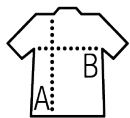

Quality

Style

Available sizes

Sizes	S	M	L	XL	XXL
A/B	62/42	64/45	66/49	68/52	70/55

Available colours

Black

Navy

Medium grey

Packaging

Carton size : 55 x 35 x 24 cm

Weight per carton : 0.00 kg

Related products

SOL'S GORDON MEN
00548